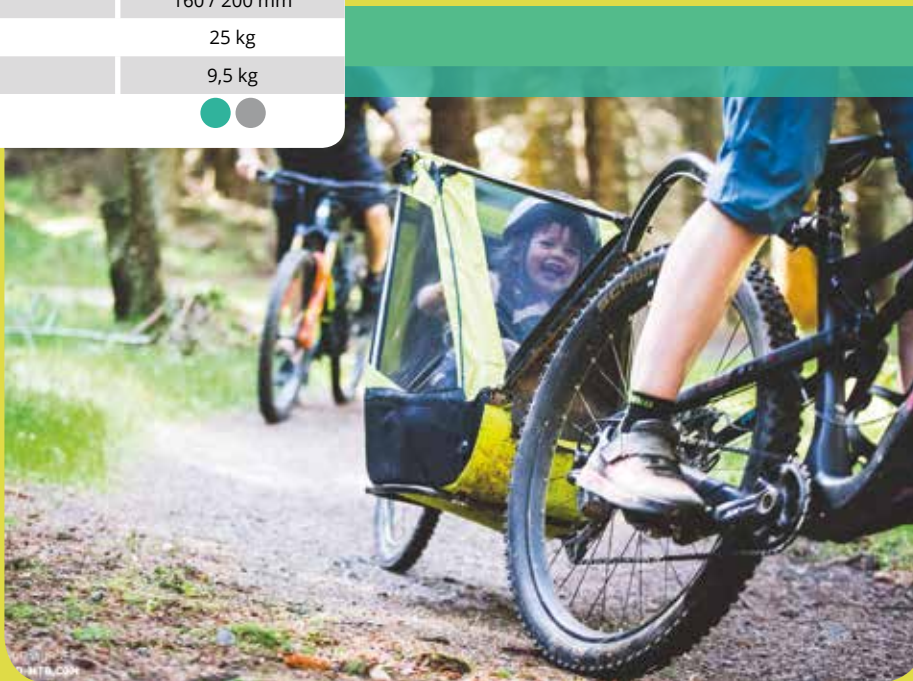

AT A GLANCE

TECHNICAL SPECIFICATIONS

Packing size	85 x 85 x 40 cm
Wheel size	20"
Travel	160 / 200 mm
Payload max.	25 kg
Total weight	9,5 kg
Colors	

toutterrain

**Tout Terrain
GmbH & Co. KG**
Industriestraße 11
79194 Gundelfingen
Germany
Tel. +49 761 205510-00
info@tout-terrain.de
www.tout-terrain.de